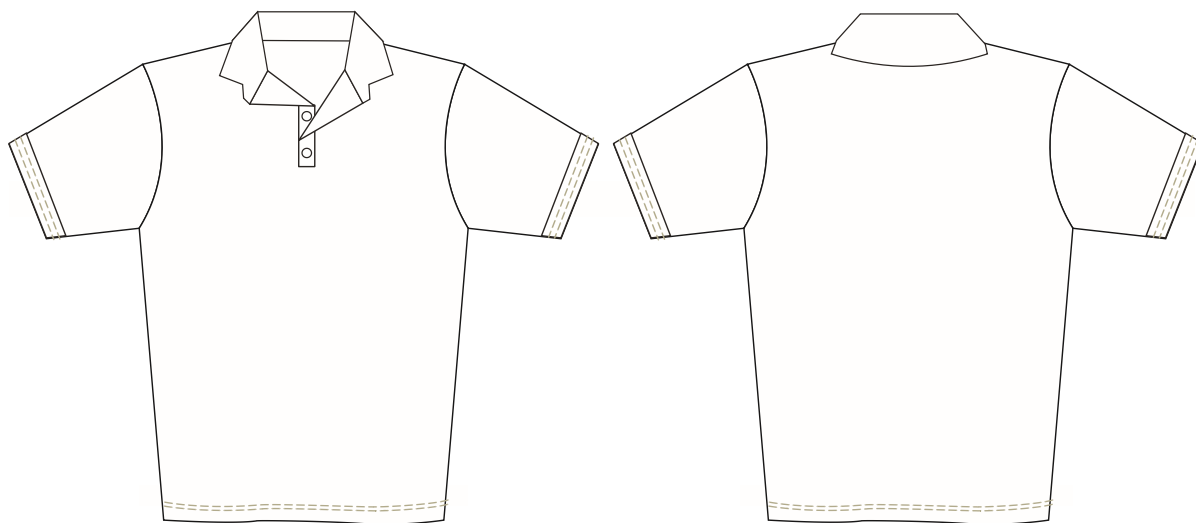

POLO STANDARD

221-2015M151111
221-2015L140717
221-2015J140806

MENS SIZES	XS	S	M	L	XL	2XL	3XL	4XL	5XL	6XL	7XL
GARMENT WIDTH	51.5	54.5	57	59.5	62	64.5	67	69.5	72	74.5	77
GARMENT LENGTH	69	70.5	72	73.5	75	76.5	78	79.5	81	82.5	84

LADIES SIZES	8	10	12	14	16	18	20	22	24
GARMENT WIDTH	50.5	53	55.5	58	60.5	63	65.5	68	70.5
GARMENT LENGTH	61.5	63	64.5	66	67.5	69	70.5	72	73.5

JUNIOR SIZES	2	4	6	8	10	12	14
GARMENT WIDTH	33.5	36.5	39.5	43	47	49	50.5
GARMENT LENGTH	41.5	45.5	50	55	59	61.5	64